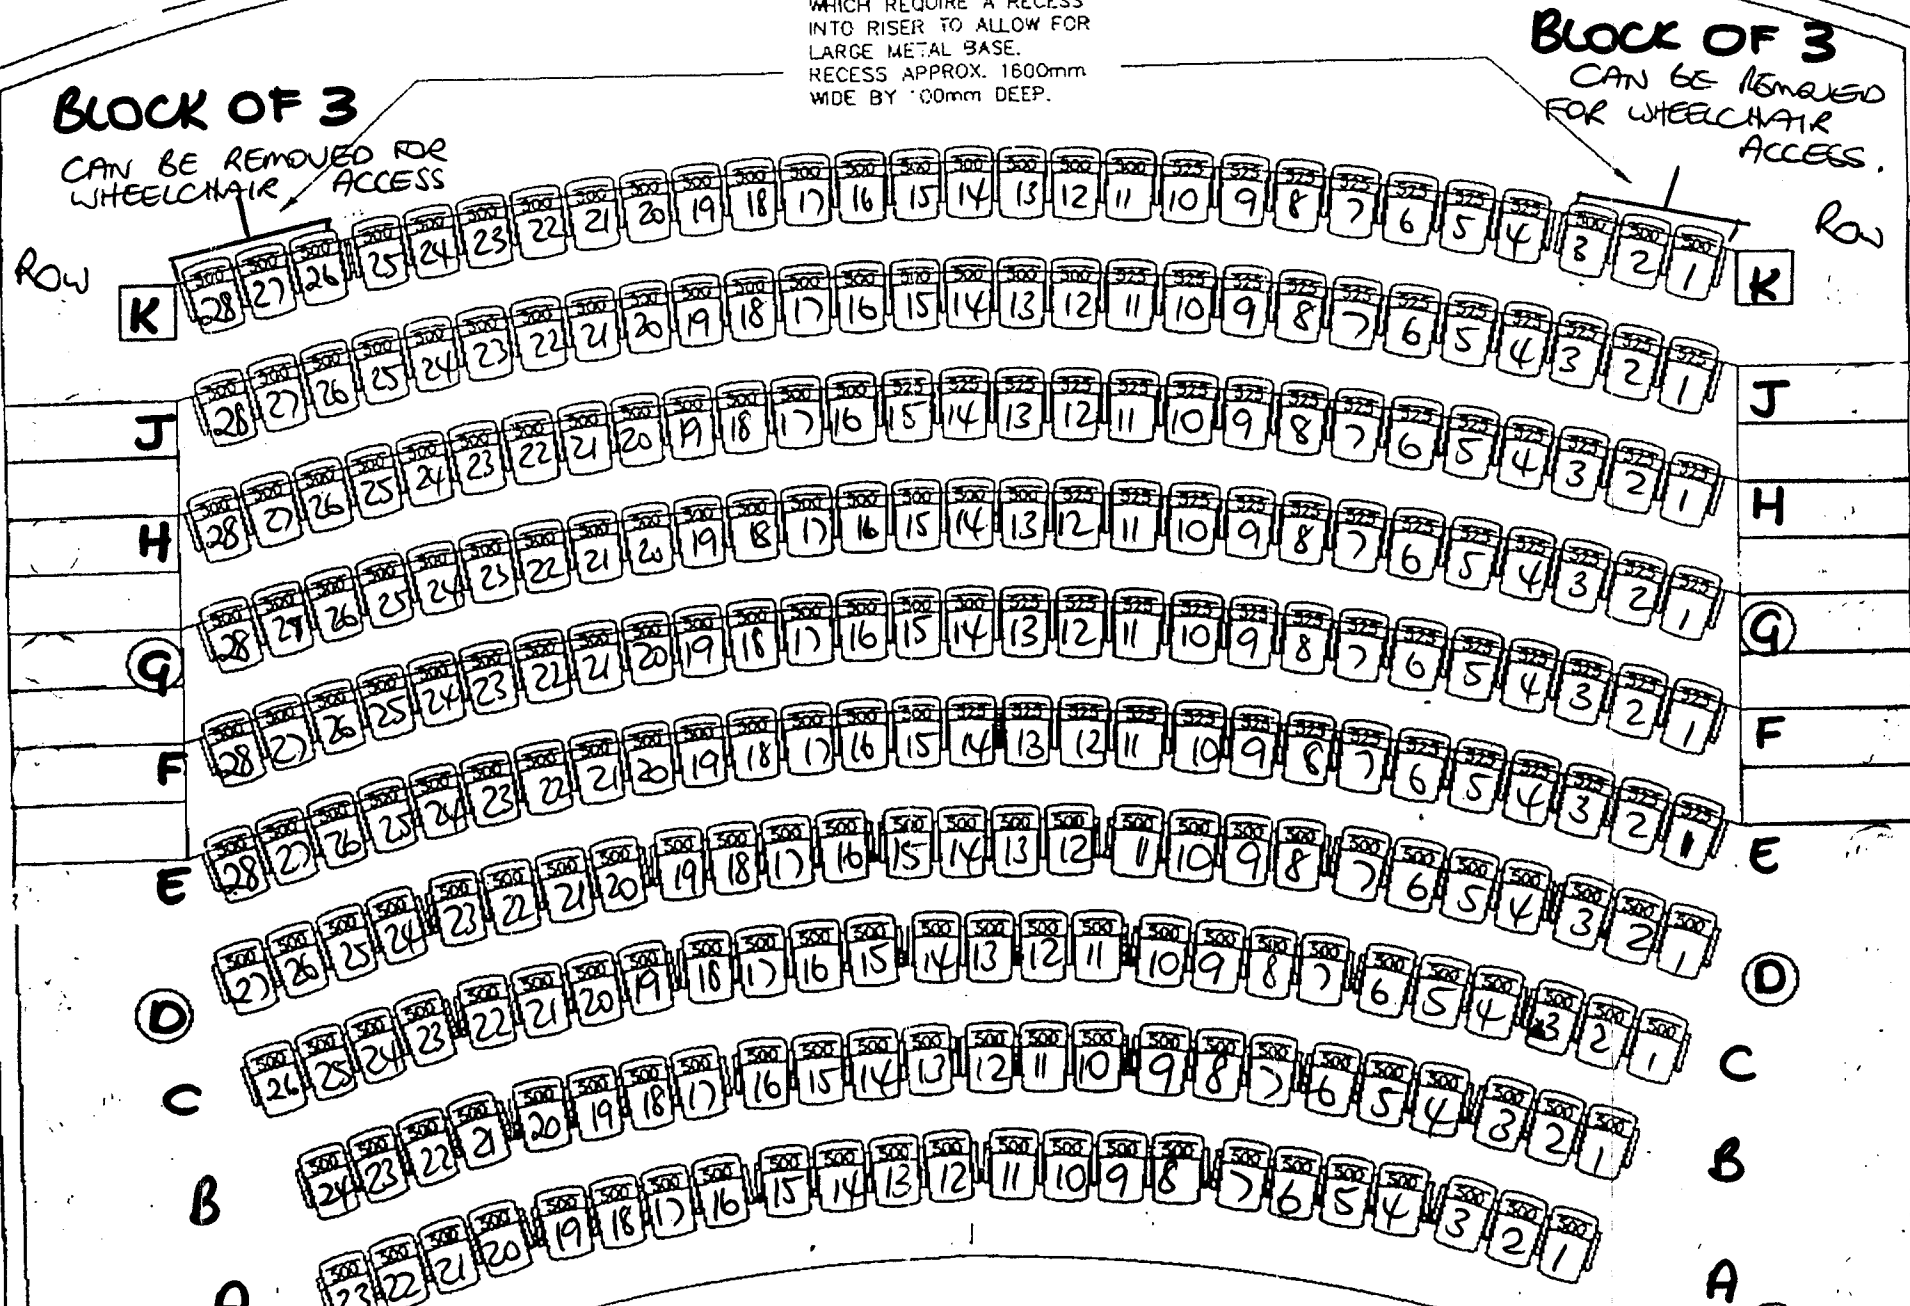

HHWKINS CENTRE

NOTE: FREE STANDING UNITS WHICH REQUIRE A RECESS INTO RISER TO ALLOW FOR LARGE METAL BASE. RECESS APPROX. 1600mm WIDE BY 100mm DEEP.

N.B: WHEELCHAIR SEATING COMES OUT

IN BLOCKS OF 3 SEATS (TOTAL - 6)

BLOCK OF 3
CAN BE REMOVED FOR WHEELCHAIR ACCESS

BLOCK OF 3
CAN BE REMOVED FOR WHEELCHAIR ACCESS.

Total Seating - 268
ORCHESTRA PIT